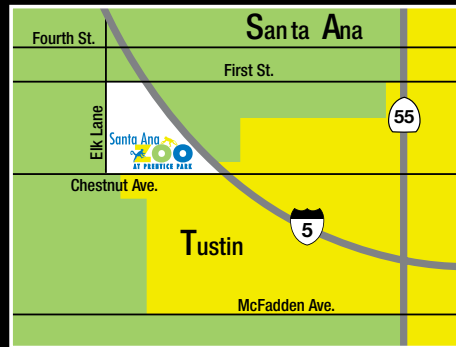

# PARTY AT THE SANTA ANA ZOO

The Santa Ana Zoo at Prentice Park is the perfect venue for your next special event. Whatever the occasion, you'll find the Zoo has the perfect location just for you! Whether it's a quiet area under shady trees with the sounds of a waterfall nearby, a place with fun and educational hands-on experiences by the Rainforest Maze, or a spot where the lemurs and monkeys can be seen... and heard, or a place big enough for a gala event for 500 people, it's all here at the Santa Ana Zoo.

### Conveniently Located!

Just 10 minutes south of Disneyland on the 5 Freeway. Exit at First/Fourth St. in Santa Ana.

**PLAN YOUR  
NEXT EVENT  
AT THE  
SANTA ANA  
ZOO**

[www.santaanazoo.org](http://www.santaanazoo.org)